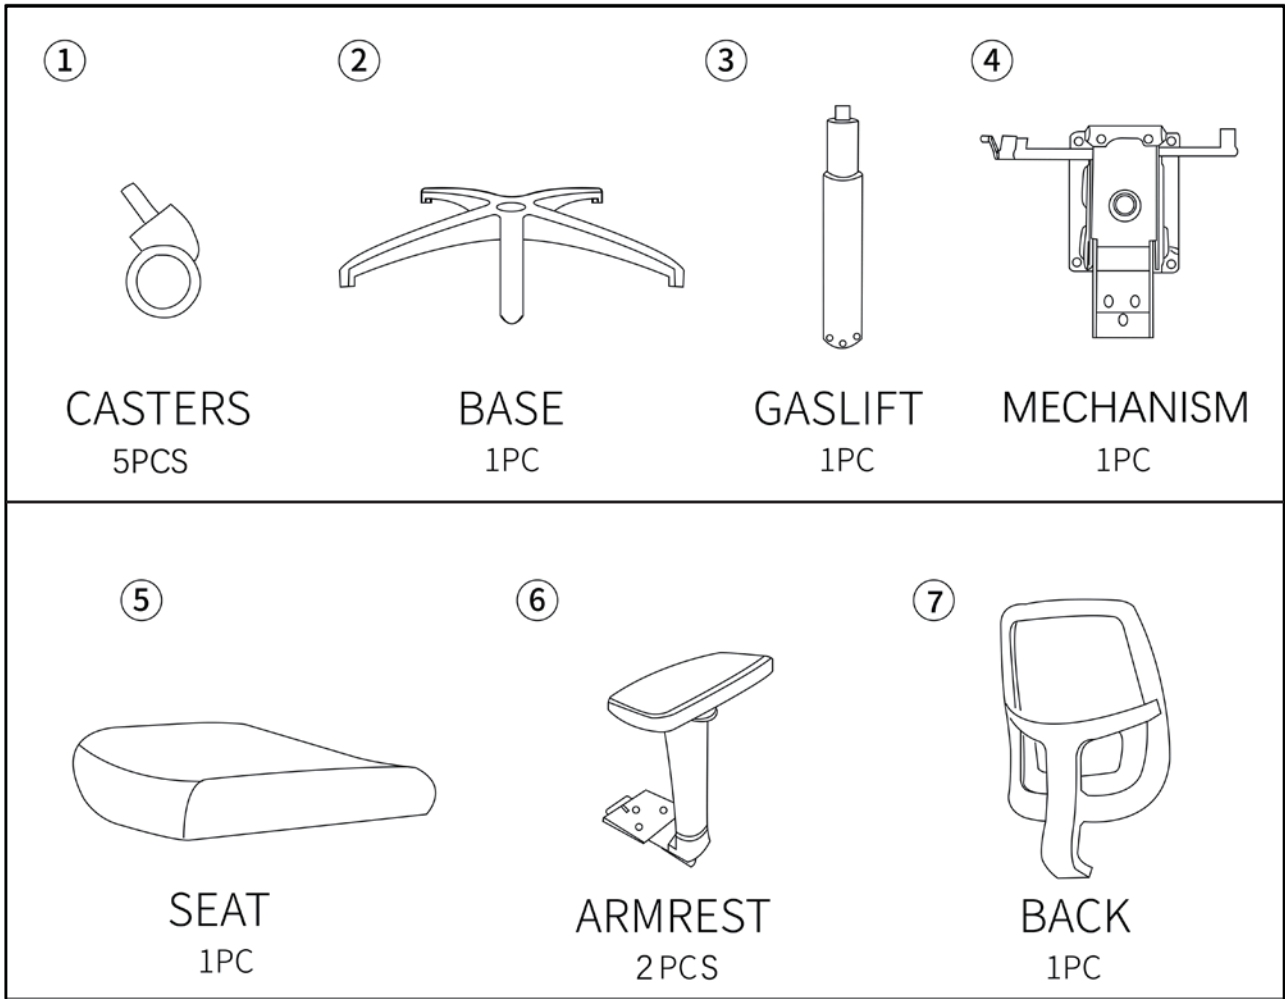

MANUAL

Armrest Knobs

Bracket Screws

ALLEN WRENCH

M5

Step 1 /

Step 3 /

Step 4 /