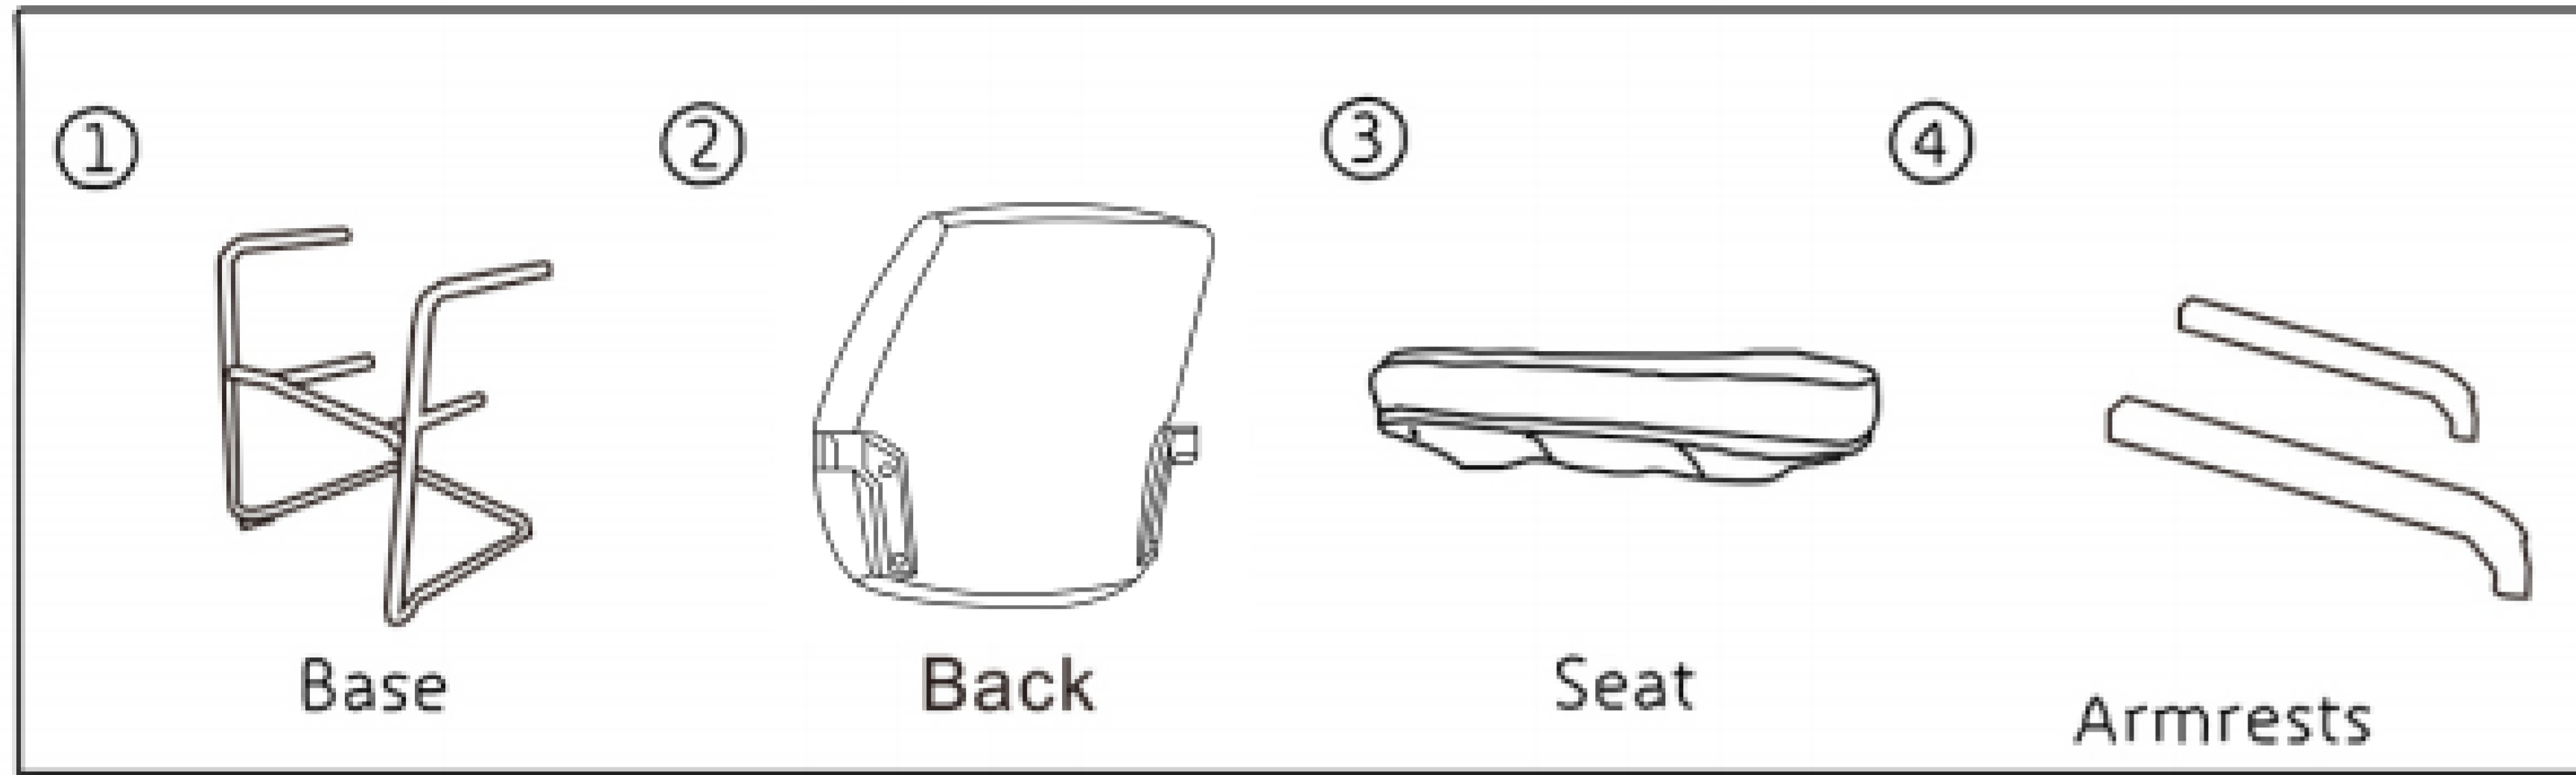

# MANUAL

Armrest screws		ALLEN WRENCH	
A		M4x20 4PCS	<p>M5      M4</p>
Seat screws (M5)			
B1		M6x35 2PCS	
B2		M6x40 2PCS	
Bracket screws (M4)			
C		M6x16 2PCS	